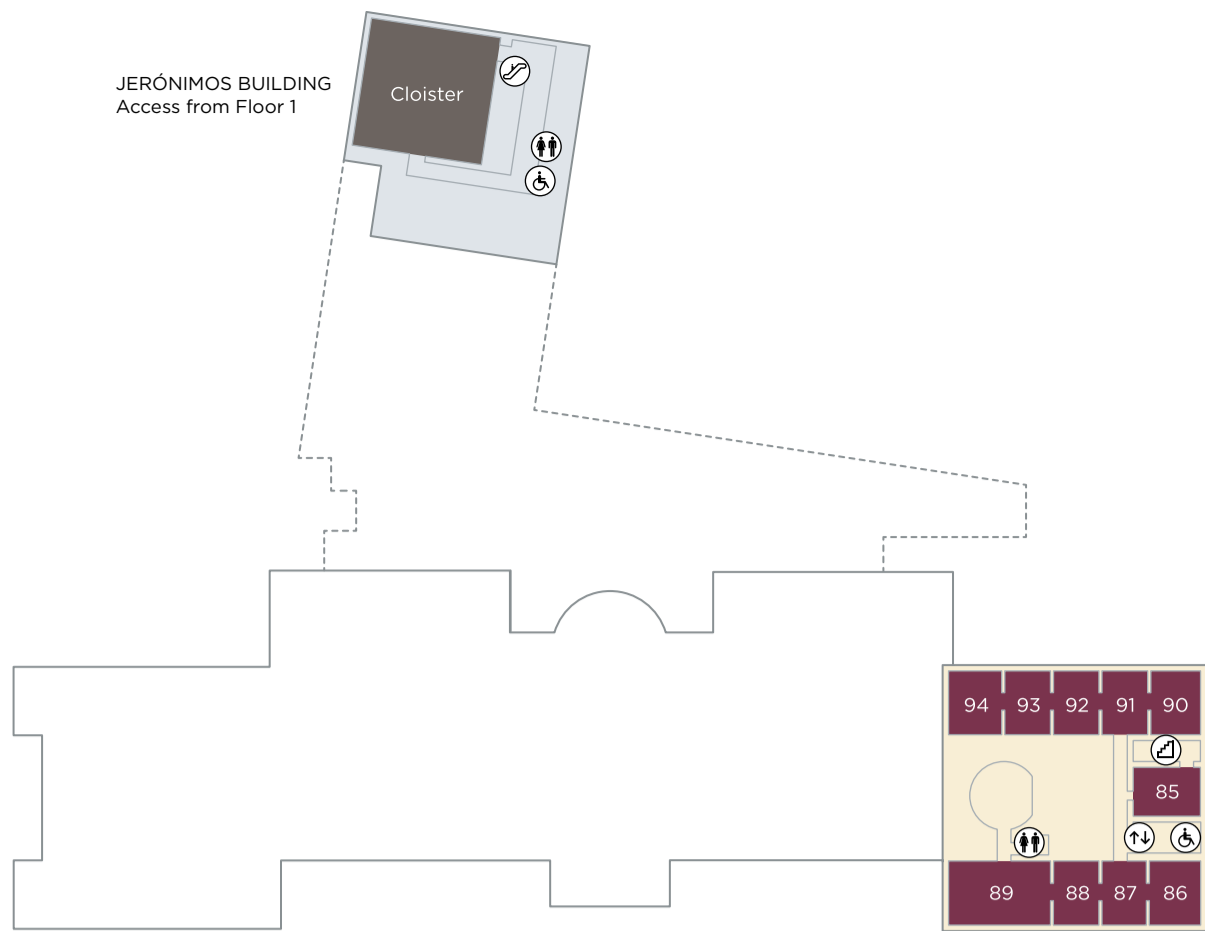

2

- JERÓNIMOS BUILDING**
Sculpture
LEONI (CLOISTER)
- VILLANUEVA BUILDING**
Paintings 1700 - 1850
GOYA (85, 90-94)

1

- JERÓNIMOS BUILDING**
Temporary Exhibitions
Francis Bacon (C-D)
- VILLANUEVA BUILDING**
Temporary Exhibitions
Paintings 1550 - 1850
Sleeping Beauty (16B)
GRECO (9A-10A)
TIZIANO (7A-8A, 11)
POUSSIN (3)
CARAVAGGIO (5)
REMBRANDT (7)
RUBENS (8-11)
VELÁZQUEZ (12, 14-16, 18)
RIBERA (25-26)
MURILLO (28-29)
GOYA (32, 34-39)
MENGES (20)
TIÉPOLO (23)
GAINSBOROUGH (21)
REYNOLDS (21)