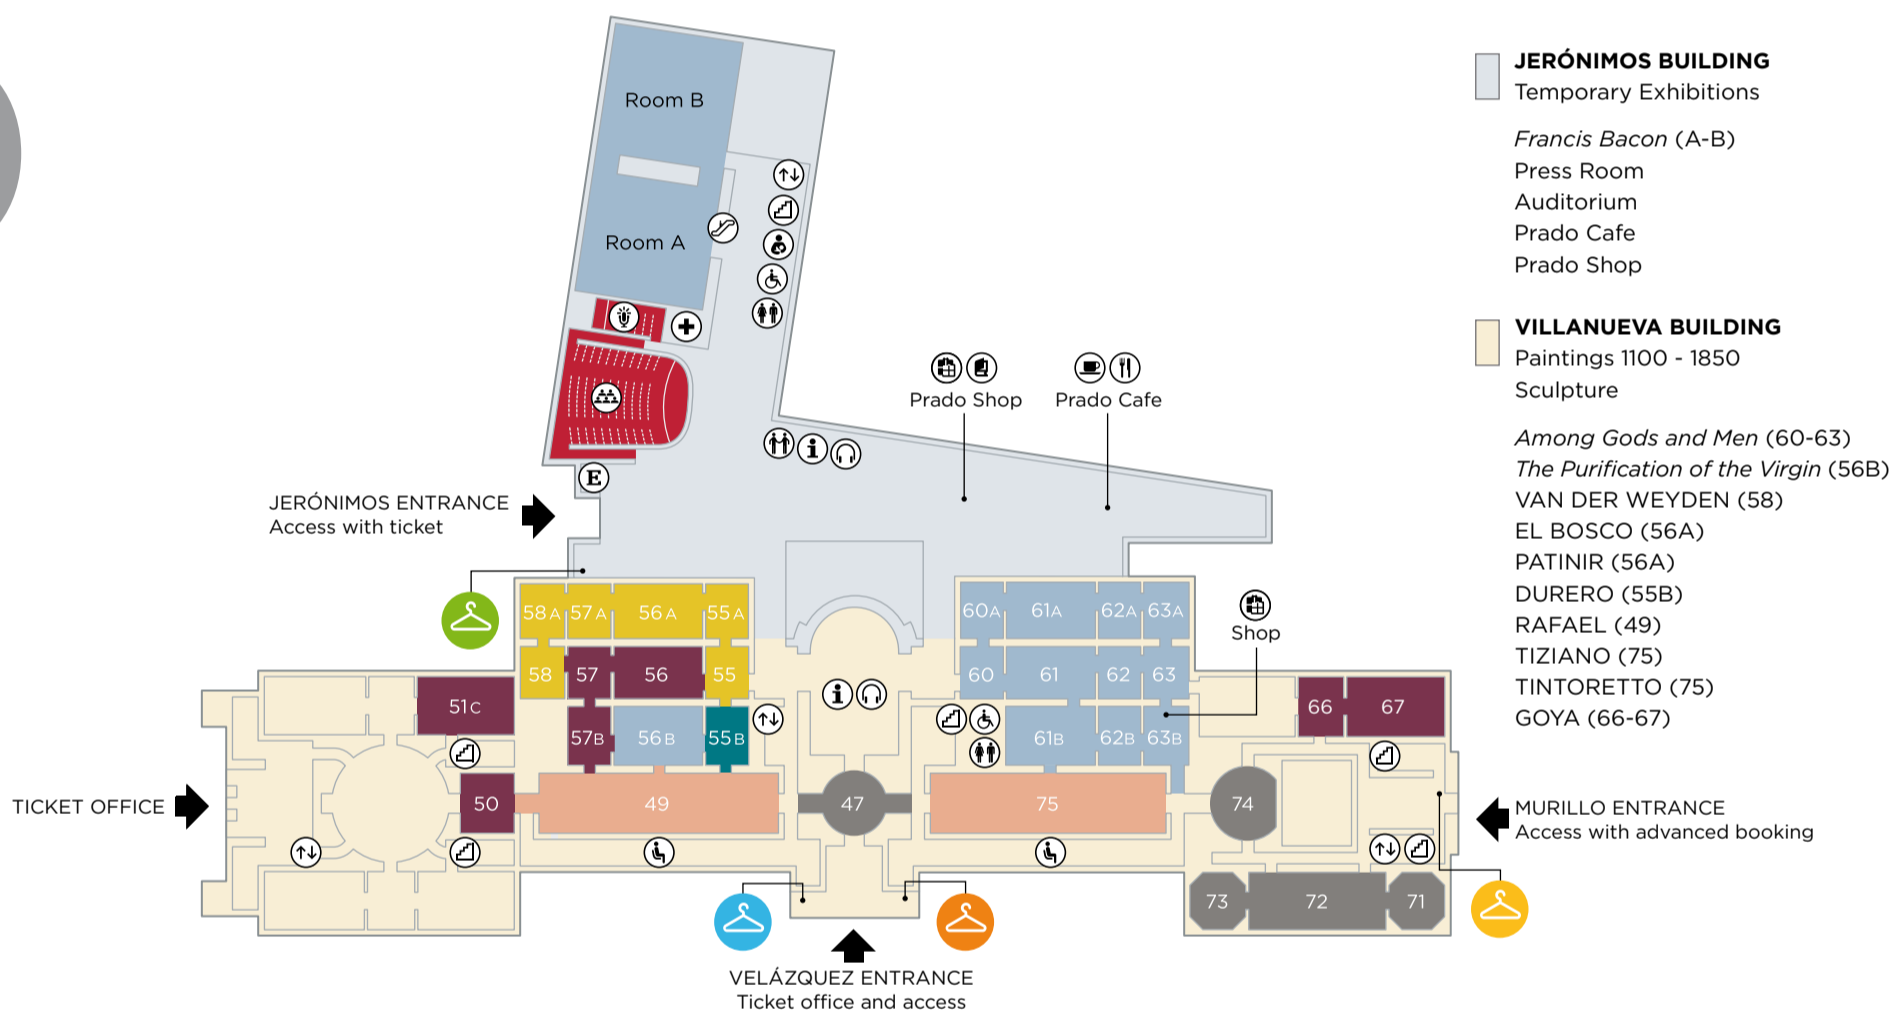

2

- JERÓNIMOS BUILDING**
Sculpture
LEONI (CLOISTER)
- VILLANUEVA BUILDING**
Paintings 1700 - 1850
GOYA (85, 90-94)

1

- JERÓNIMOS BUILDING**
Temporary Exhibitions
Francis Bacon (C-D)
- VILLANUEVA BUILDING**
Temporary Exhibitions
Paintings 1550 - 1850
Sleeping Beauty (16B)
GRECO (9A-10A)
TIZIANO (7A-8A, 11)
POUSSIN (3)
CARAVAGGIO (5)
REMBRANDT (7)
RUBENS (8-11)
VELÁZQUEZ (12, 14-16, 18)
RIBERA (25-26)
MURILLO (28-29)
GOYA (32, 34-39)
MENGES (20)
TIÉPOLO (23)
GAINSBOROUGH (21)
REYNOLDS (21)

0

- JERÓNIMOS BUILDING**
Temporary Exhibitions
Francis Bacon (A-B)
Press Room
Auditorium
Prado Cafe
Prado Shop
- VILLANUEVA BUILDING**
Paintings 1100 - 1850
Sculpture
Among Gods and Men (60-63)
The Purification of the Virgin (56B)
VAN DER WEYDEN (58)
EL BOSCO (56A)
PATINIR (56A)
DURERO (55B)
RAFAEL (49)
TIZIANO (75)
TINTORETTO (75)
GOYA (66-67)

FRENCH PAINTING 1600 - 1800

FIRST FLOOR
CLAUDE (2)
POUSSIN (3)

DECORATIVE ARTS

BASEMENT
TREASURE OF THE DAUPHIN (100-102)

ITALIAN PAINTING 1300 - 1800

GROUND AND FIRST FLOORS
TITIAN (7A-8A, 11, 75)
TINTORETTO (75)
CARAVAGGIO (5)
TIEPOLO (23)

- Cloakroom
- Lift
- Escalator
- Stairs
- Toilets
- Adapted Toilet
- Breastfeeding room
- Information
- Telephone
- Audio Guide
- Auditorium
- Press Room
- Café Prado
- Restaurant
- Gift Shop
- Book Shop
- Rest Area
- Friends of the Museum
- Education
- First Aid